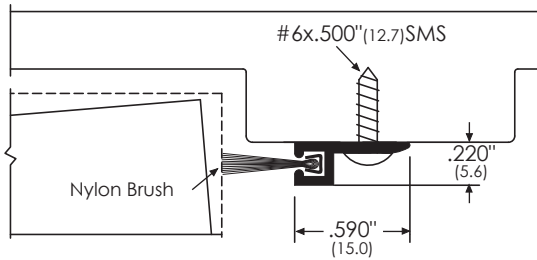

Door Sweep
 - Surface Mounted
 - Brush

Head and Jamb Protection
 - Surface Mounted
 - Brush

Meeting Stile
 - Surface Mounted
 - Brush

ANSI/BHMA

Legend:

AA = Clear Anodized
 D = Dark Bronze Anodized

Head & Jamb	#8193AA / 8193D	R3A436
Door Sweep	#8193AA / 8193D	R3A166
Meeting Stiles	#8193AA / 8193D	R3A736