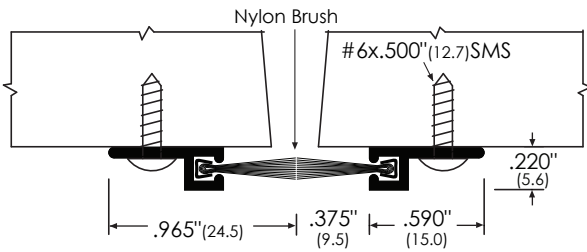

Door Sweep
 - Surface Mounted
 - Brush

Head and Jamb Protection
 - Surface Mounted
 - Brush

Meeting Stile
 - Surface Mounted
 - Brush

ANSI/BHMA

Legend:

AA = Clear Anodized
 D = Dark Bronze Anodized

Head & Jamb	#8193AA / 8193D	R3A436
Door Sweep	#8193AA / 8193D	R3A166
Meeting Stiles	#8193AA / 8193D	R3A736